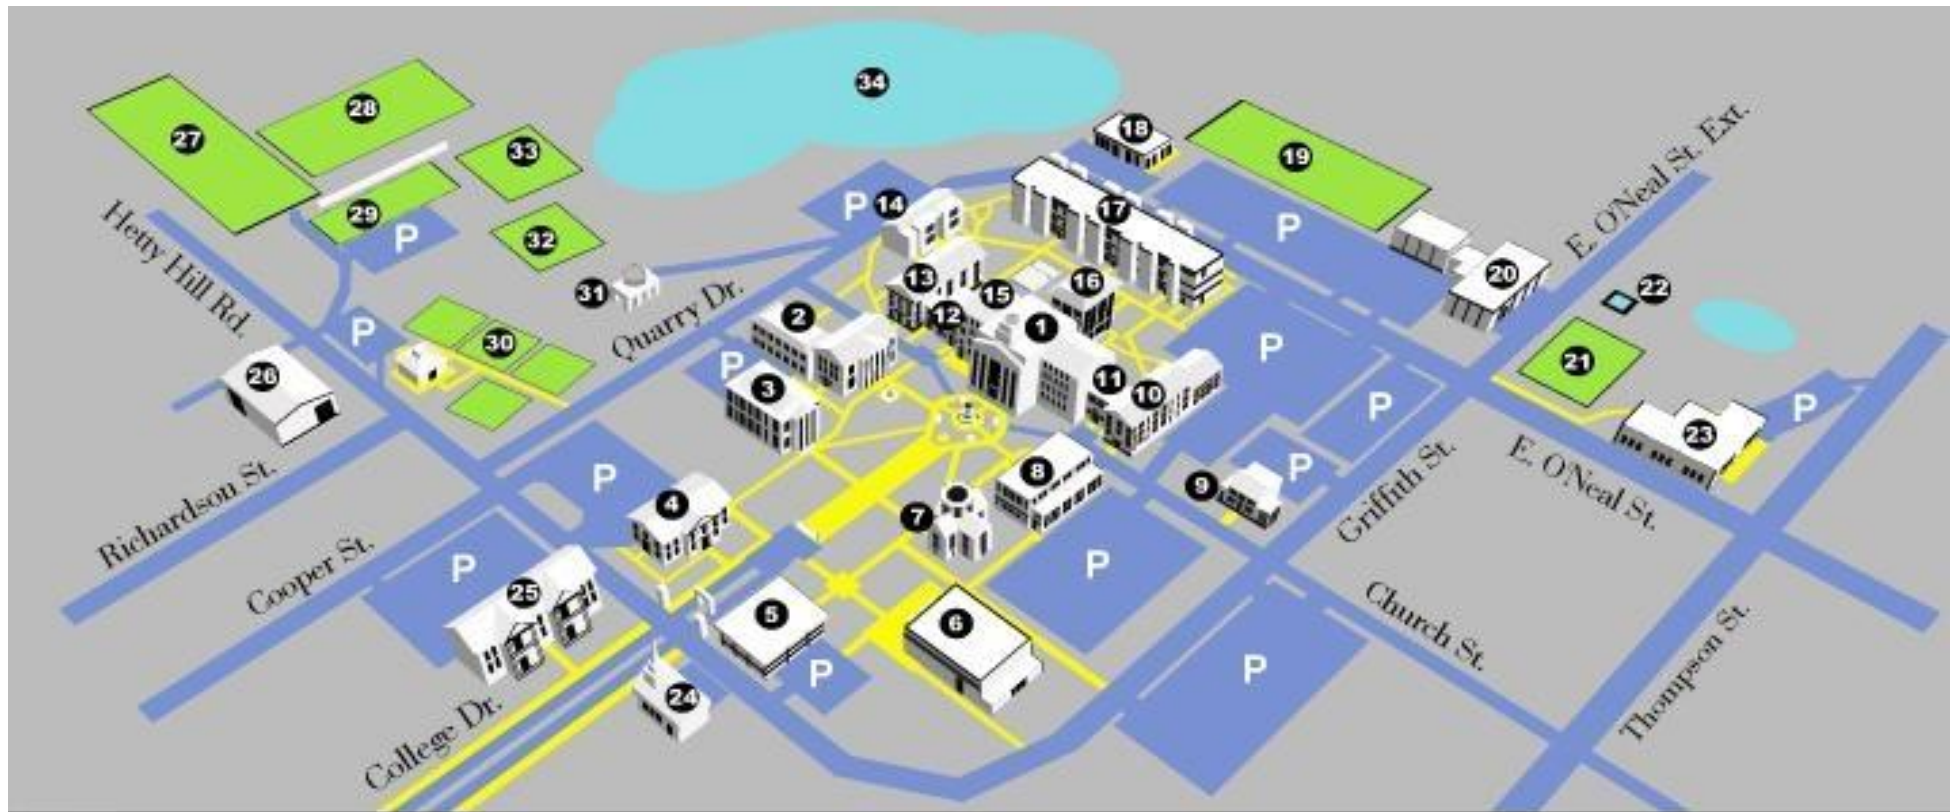

Limestone College Campus Map

- | | | |
|--|--|------------------------------------|
| 1. Curtis/Cooper Administration Building | 12. Public Safety | 23. Limestone Physical Ed. Center |
| 2. Hamrick Hall of Science | 13. Ebert Residence Hall | 24. Camp-Swofford Chapel |
| 3. Carroll Fine Arts Building | 14. Greer Residence Hall | 25. Griffith Apartments |
| 4. Montgomery Building | 15. Campus Store | 26. Physical Plant |
| 5. A. J. Eastwood Library | 16. Dixie Lodge/Dobeson Student Center | 27. Practice Field |
| 6. Fullerton Auditorium | 17. Fort Residence Hall | 28. Lacrosse/Soccer Field |
| 7. Winnie Davis Hall | 18. Stephenson Dining Hall | 29. Practice Field |
| 8. Granberry Hall | 19. Lower Practice Field | 30. Emmie Evans Rector Tennis Ctr. |
| 9. McMillan Hall | 20. Timken Center | 31. Agnew-Thompson Observatory |
| 10. Eunice Ford Residence Hall | 21. White Hamrick Hall | 32. Softball Field |
| 11. Admissions | 22. Limestone Springs | 33. Bob Prevatte Baseball Field |